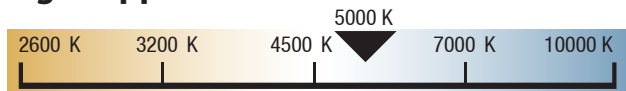

Lighting Facts

LED Light

Brightness 800 Lumens

Energy Used 10 Watts

Brightness Equivalent

Incandescent 60 Watts

CFL 20 Watts

Lumens per Watt 80 Lumens

Voltage 120/277 Volts

Annual Units* 18.25 KWH

Estimated Annual Energy Cost* \$2.00

Light Appearance 5000 K

Warm White Bright White Natural Daylight Cool White

* Assuming daily usage of 5 hours under normal conditions