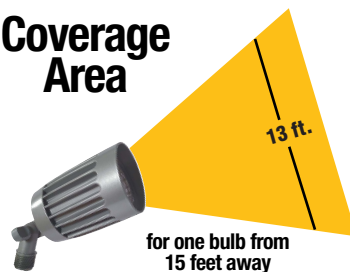

Coverage Area

cUL® US
LISTED
UL File E470512