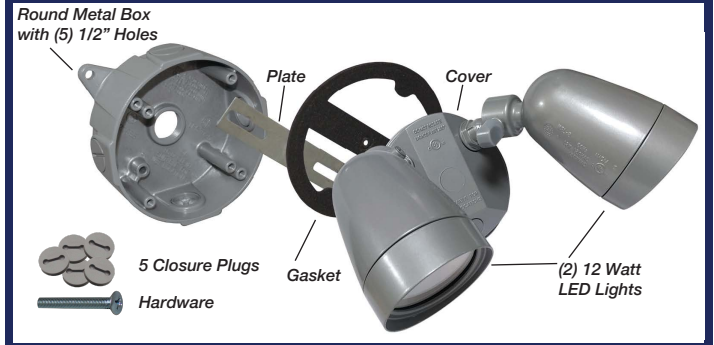

# Metal Weatherproof LED Floodlight Kit

**LED • WIRED • 2000 LUMENS**

Sigma's cULus approved LED Light Kits enhance the appearance of your home by illuminating your landscape and outdoor features. They can also help protect your property by deterring burglars and trespassers. Made of durable die-cast aluminum, these lights are suitable for wet location installations.

### Lighting Facts

LED Light Kit - 2 Bulbs

Energy and  
Cost Savings

<b>Brightness</b>	<b>2000 Lumens</b>
<b>Energy Used</b>	<b>24 Watts</b>
<b>Brightness Equivalent</b>	
Incandescent	<b>120 Watts</b>
CFL	<b>40 Watts</b>
<b>Lumens per Watt</b>	<b>83 Lumens</b>
<b>Voltage</b>	<b>120/277 Volts</b>
<b>Annual Units*</b>	<b>43.8 KWH</b>
<b>Annual Energy Cost*</b>	<b>\$4.80</b>
<b>Light Appearance</b>	<b>3000 K</b>

### Adjustable Lamp Head